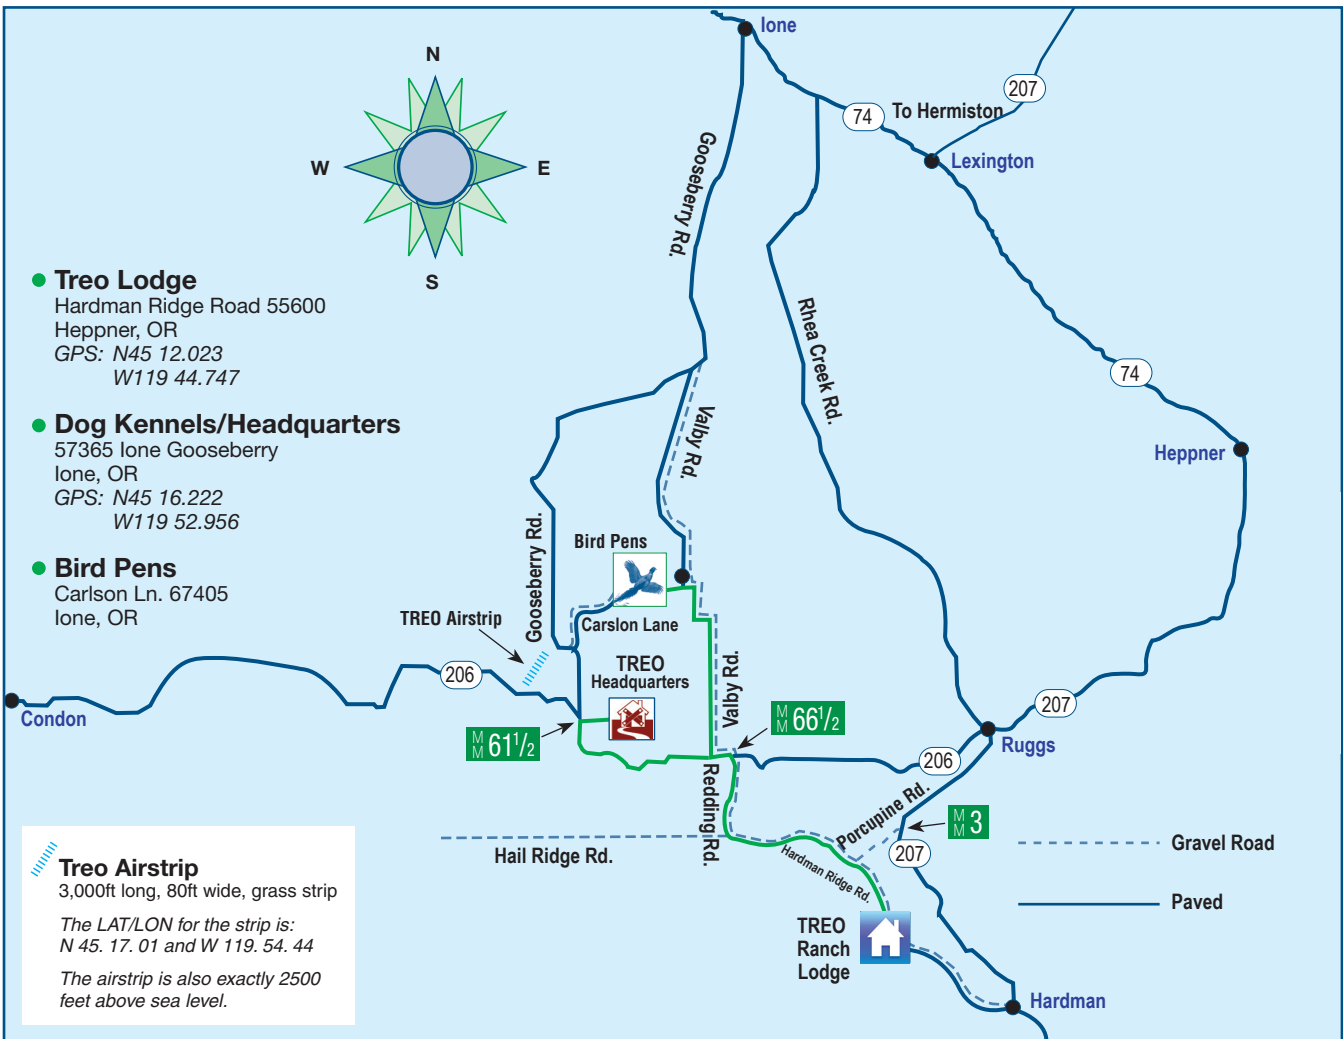

● **Treo Lodge**

Hardman Ridge Road 55600  
Heppner, OR  
GPS: N45 12.023  
W119 44.747

● **Dog Kennels/Headquarters**

57365 lone Gooseberry  
lone, OR  
GPS: N45 16.222  
W119 52.956

● **Bird Pens**

Carlson Ln. 67405  
lone, OR

● **Treo Airstrip**

 **Treo Airstrip**

3,000ft long, 80ft wide, grass strip

The LAT/LON for the strip is:  
N 45. 17. 01 and W 119. 54. 44

The airstrip is also exactly 2500  
feet above sea level.

M 61 1/2